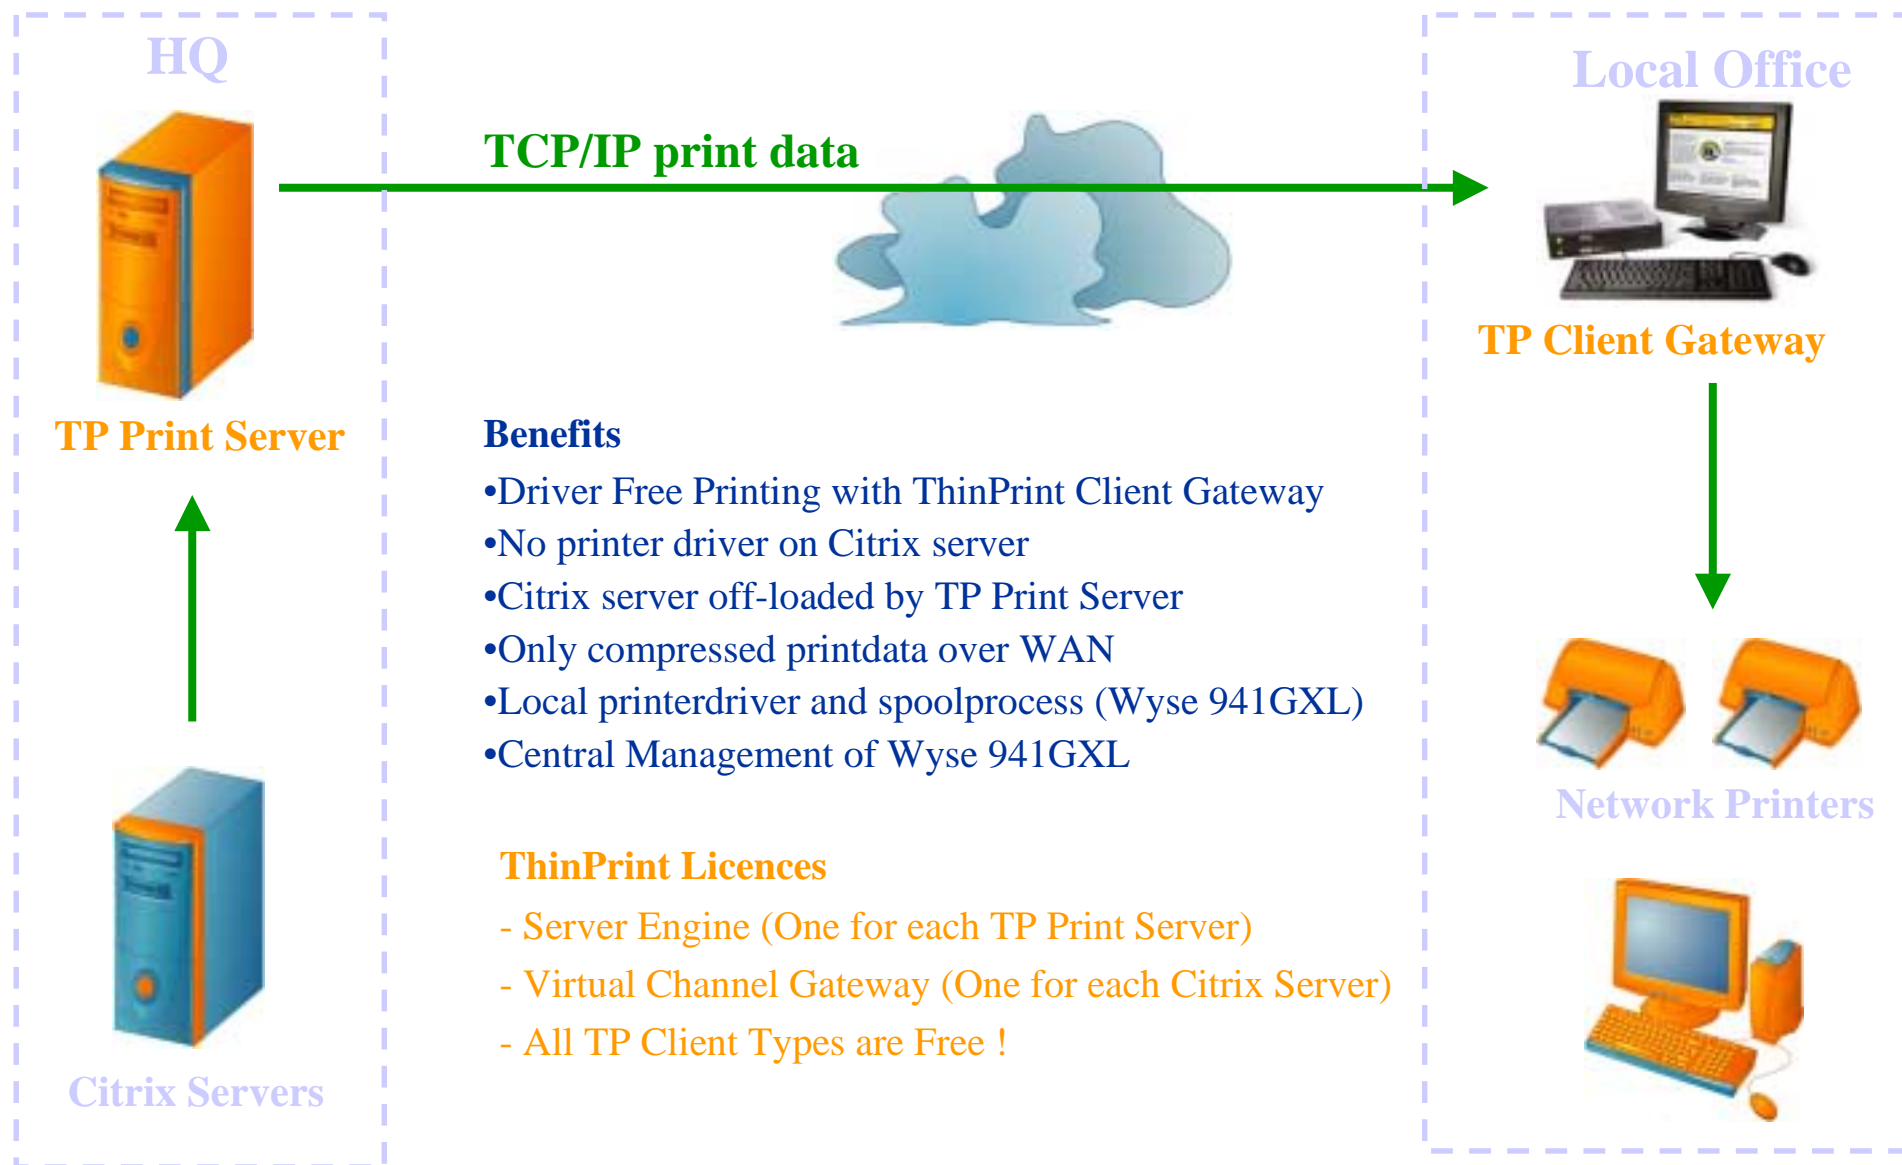

## ThinPrint .print Server Engine example

TCP/IP print data

TP Print Server

### Benefits

- Driver Free Printing with ThinPrint Client Gateway
- No printer driver on Citrix server
- Citrix server off-loaded by TP Print Server
- Only compressed printdata over WAN
- Local printerdriver and spoolprocess (Wyse 941GXL)
- Central Management of Wyse 941GXL

### ThinPrint Licences

- Server Engine (One for each TP Print Server)
- Virtual Channel Gateway (One for each Citrix Server)
- All TP Client Types are Free !

Local Office

TP Client Gateway

Network Printers